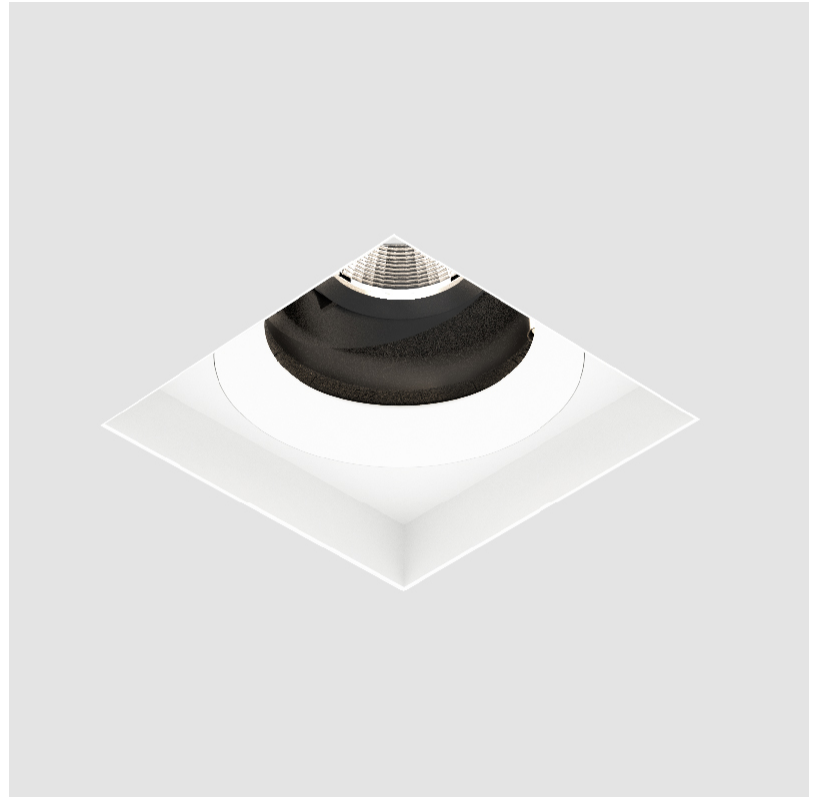

ELECTRICAL

Lamp Type: LED (Zhaga Standard)
Input Wattage (W): 16.5
Total Output Wattage (W): 14.7
Dimming: Dali Dimming
Driver Included: No
Driver Location: Recessed Housing
Driver Type: Constant Current - 120Vac
Driver Class: Class 2
Housing: See Components
Input Voltage (V): 120
Constant Current (MA): 350

LED

Number of LEDs: 1
Max. Delivered Lumen (lm): 770
Nominal Lumen (lm): 1140
CRI: >90 CRI
Lamp Life (hrs): 50000
Upon Request: RGB-W Tunable White Special Color Temperature Special LED

OPTICAL

Reflector°: 20 / 40 / 60
Adjustability: Rotational 355°; Tilt 30°
Upon Request: Special Beam Angles

RATINGS AND CERTIFICATIONS

Certified By: Certified for North American Standards
Zaneen Lighting Inc. © 2024, P.O. Box 3387, Fort St. Vrain, CO 80521, www.zaneen.com

Patents: International specifications by adding 'INT' at the end of the existing Model #. For assistance on 'custom' specifications, contact zteam@zaneen.com.
In a constant effort to supply the best product, we reserve the right to change specifications or materials without notice. The most recent specification sheets are found at zaneen.com