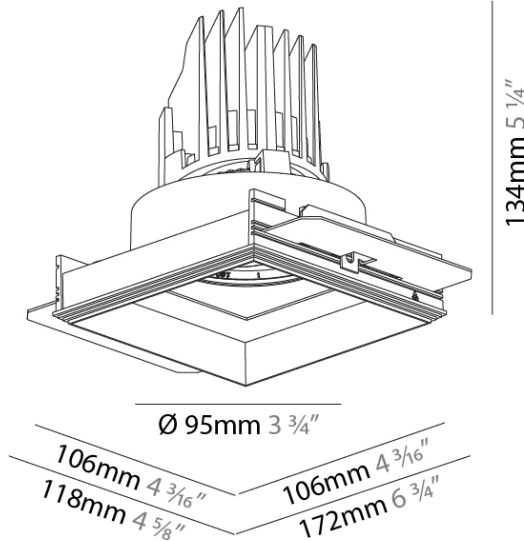

ELECTRICAL

Lamp Type: LED (Zhaga Standard)
Input Wattage (W): 13.2 / 16.5
Total Output Wattage (W): 12.1 / 14.7
[Dimming: Tri-Mode (Non-Dimming and Phase Dimming (120Vac only) and 0-10V Dimming)](#)
Driver Included: No
Driver Location: Recessed Housing
Driver Type: Constant Current - Universal
Driver Class: Class 2
Housing: See components
Input Voltage (V): 120 - 277
Constant Current (MA): 350

LED

Number of LEDs: 1
[Color Temperature (°K): 2700 / 3000 / 3500 / 4000](#)
Max. Delivered Lumen (lm): 850 / 950 / 1019 / 1040
Nominal Lumen (lm): 960 / 1070 / 1156 / 1180
CRI: >90 CRI
Efficiency (%): 88.5
Lamp Life (hrs): 50000
Upon Request: RGB-W Tunable White Special Color Temperature Special LED

OPTICAL

Reflector: 10
Adjustability: Rotational 355°; Tilt 30°
Upon Request: Special Beam Angles

RATINGS AND CERTIFICATIONS

© 2024 Zaneen LLC, 10000 180-3382, F 416-247-9319, www.zaneen.com

Available for international specifications by adding "INT" at the end of the existing Model #. For assistance on 'custom' specifications, contact zteam@zaneen.com. In a constant effort to supply the best product, we reserve the right to change specifications or materials without notice. The most recent specification sheets are found at zaneen.com
IP rating: IP20